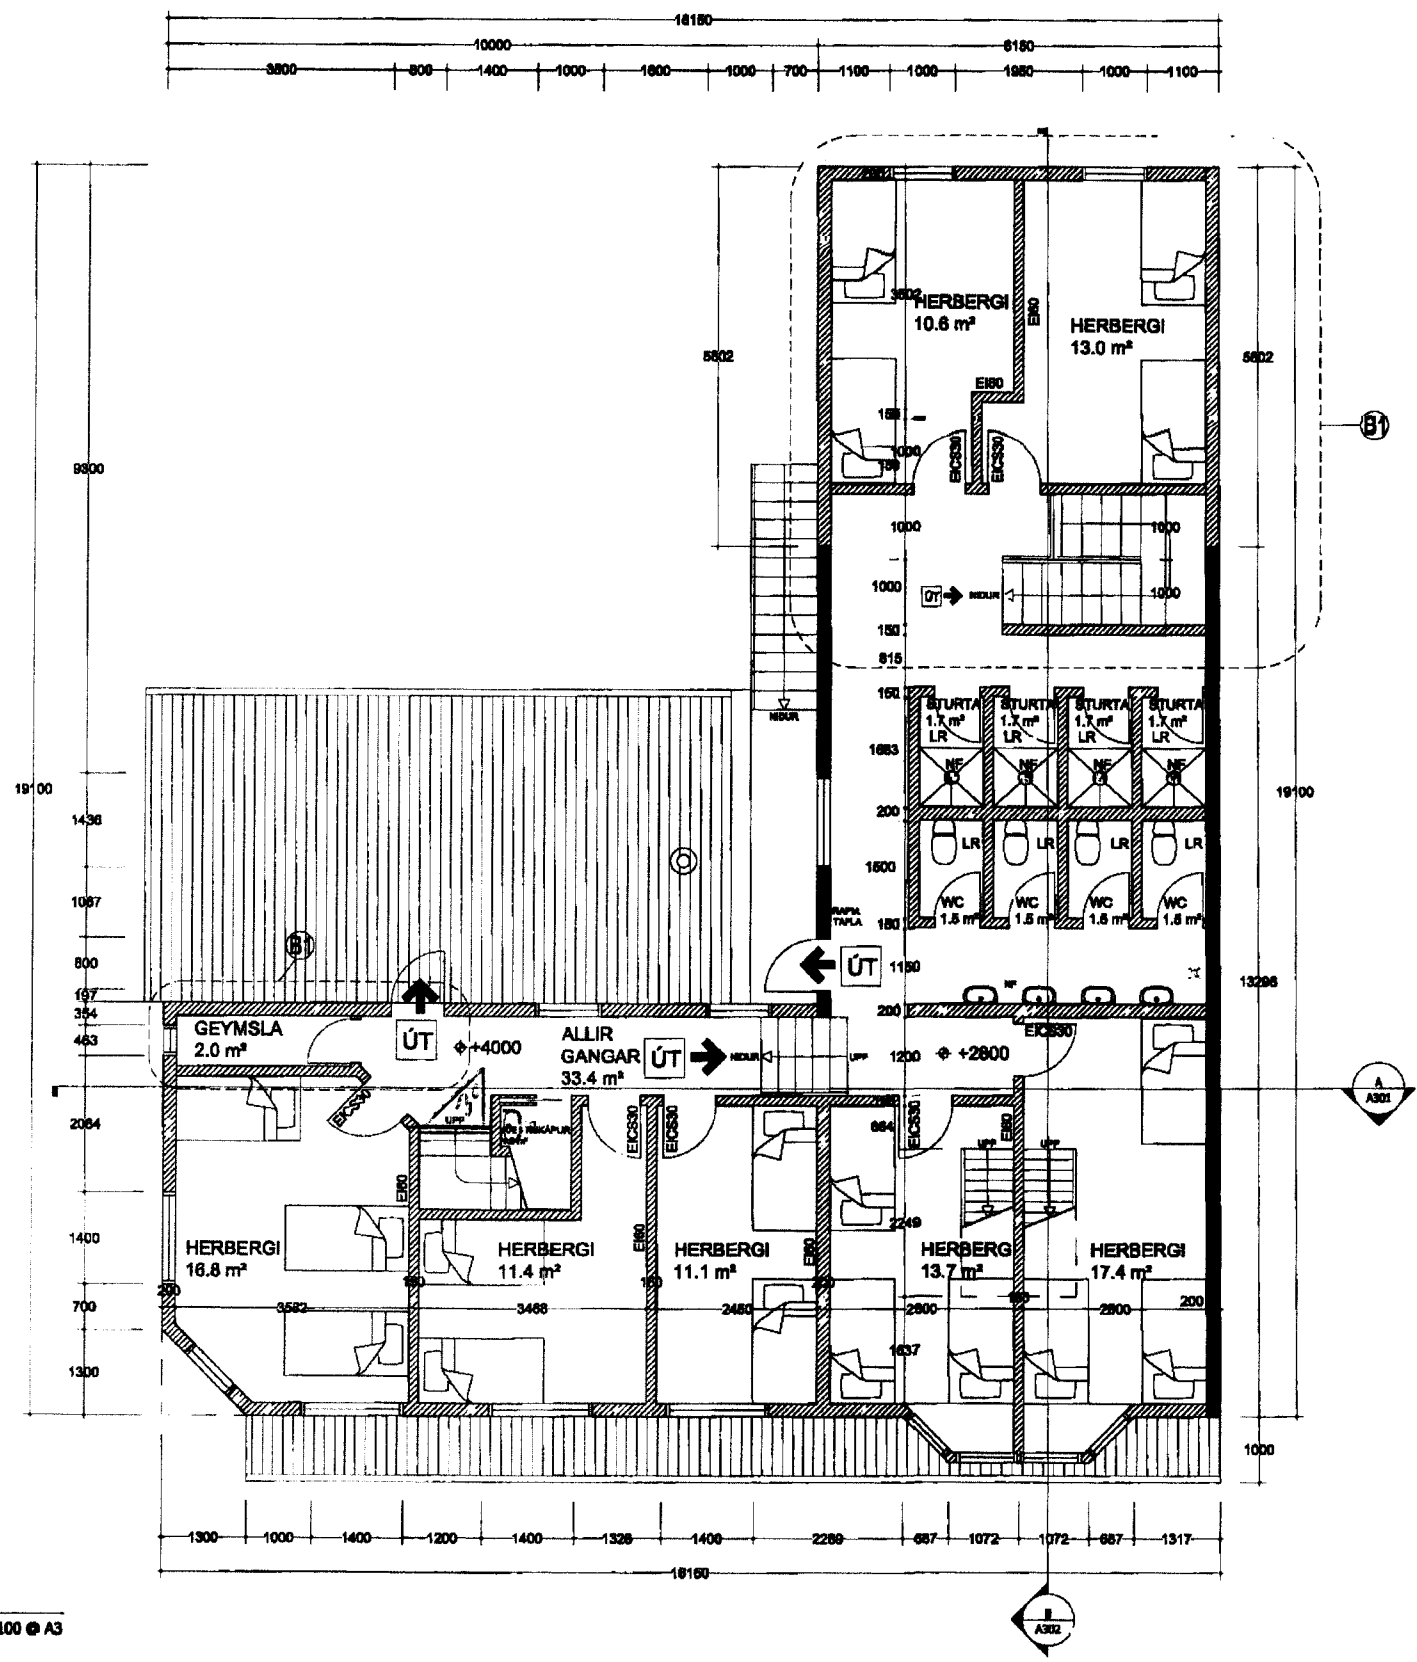

1025

Sigurður BT

1 2. HÆÐ
Scale: 1:100 @ A3

STIGAHÚS FÆRT
SKIPULAG BREYTT
NEYÐARÚTGÖNGULEIÐ
BREYTT

SHIFT AS	ADD@SHIFTARCHITECTURE.INFO +1 965 627 4465
	770 BT MARSH AVE BROOKLYN, NY, 11274, USA
(B) 2014.02.26	
ASKA GUESTHOUSE BÁRUGATA 11 VESTMANNAEYJAR	
Drawn by:	AS
Reviewed by:	AS
Date:	2013.12.01
Scale:	1:100 @ A3
Drawing Title:	GRUNNMYND 2. HÆÐ <i>AS</i> A-102.00