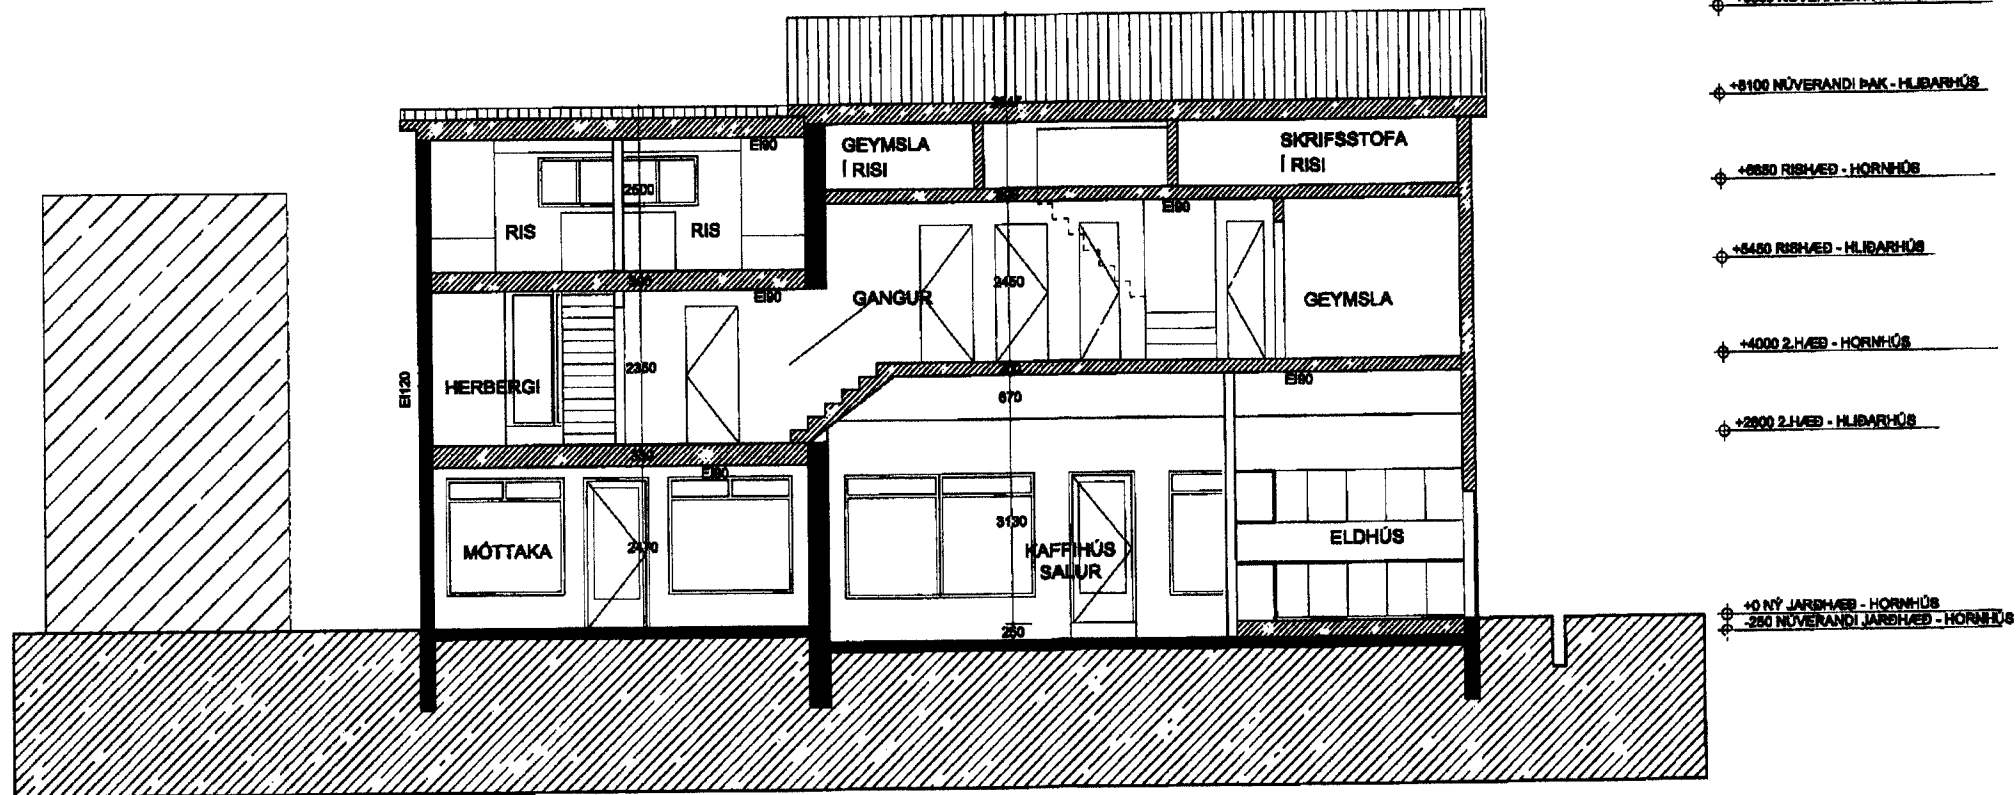

Signatur AS

1 SNID AA
Scale: 1:100 @ A3

SHIFT AS

ARCHITECTURE INC
770 ST. MARKS AVE.
BROOKLYN, NY, 11216, USA
+1 917 457 4468

(B) 2014.02.26

ASKA GUESTHOUSE
BÁRUGATA 11
VESTMANNAEYJAR

Drawn by: AS
Designed by: AS
Date: 2013.12.01
Scale: 1:100 @ A3
Drawing title: