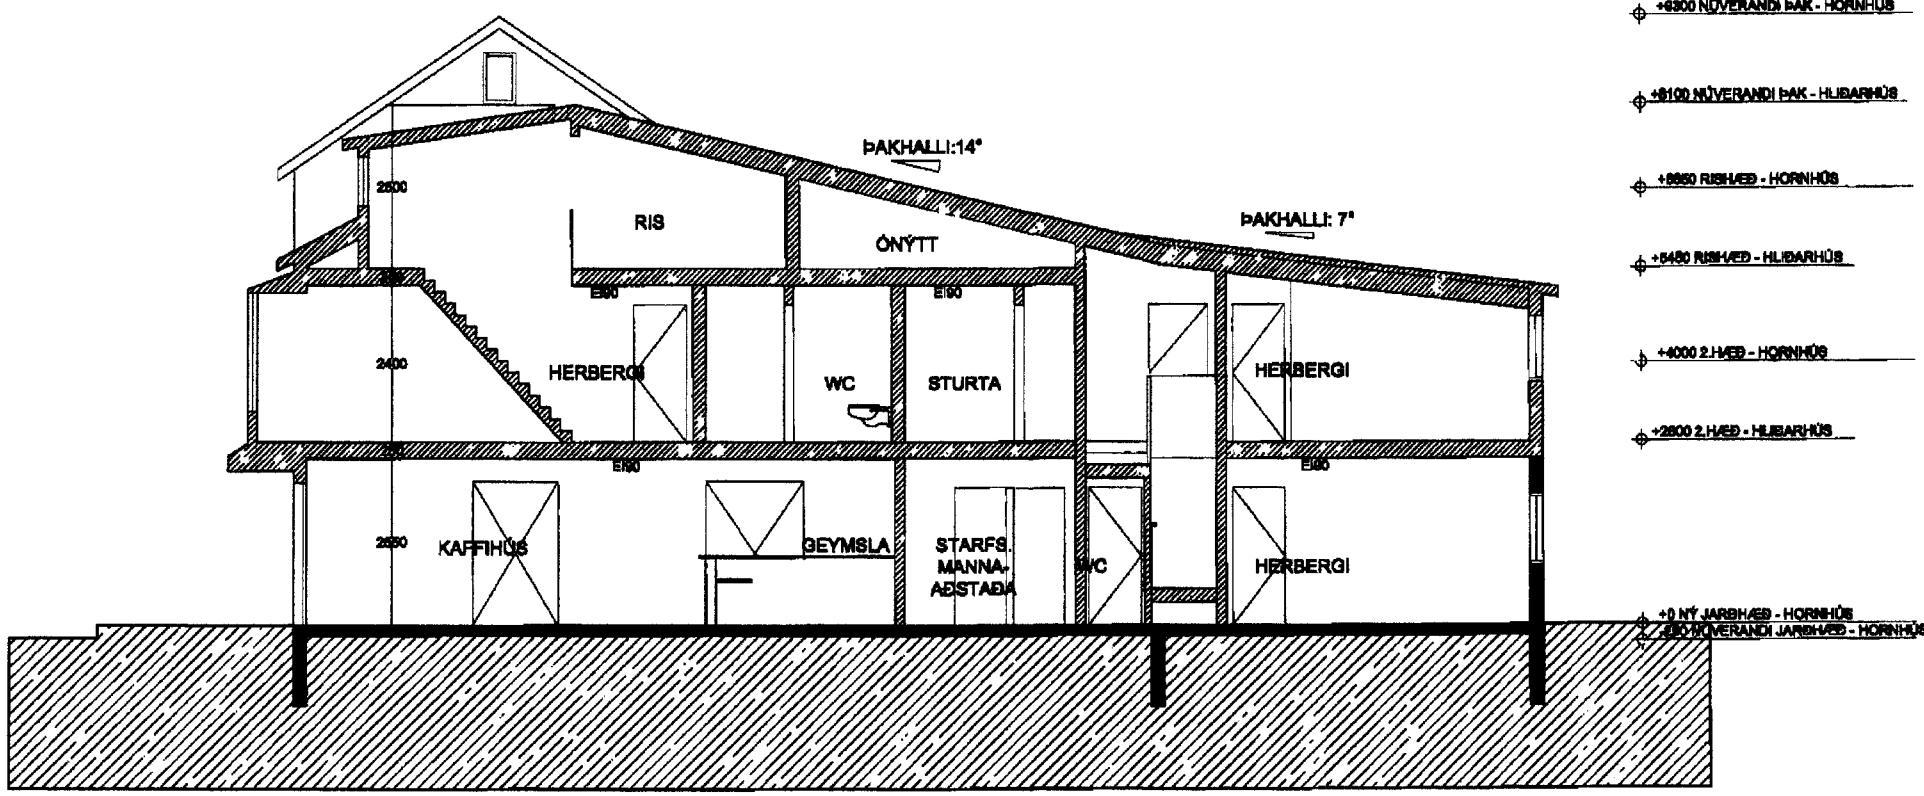

Signal Studio

1 SNÍÐ BB
Scale: 1:100 @ A3

SHIFT AS	ADDRESS/ARCHITECTURE/NO 70 ST. MARKS AVE. BROOKLYN, NY, 11215, USA +1 948 827 4888
	(B) 2014.02.26
ASKA GUESTHOUSE BÁRUGATA 11 VESTMANNAEYJAR	
AS	AS
2013.12.01	1:100 @ A3
SNÍÐ BB <i>[Signature]</i> A-302.00	