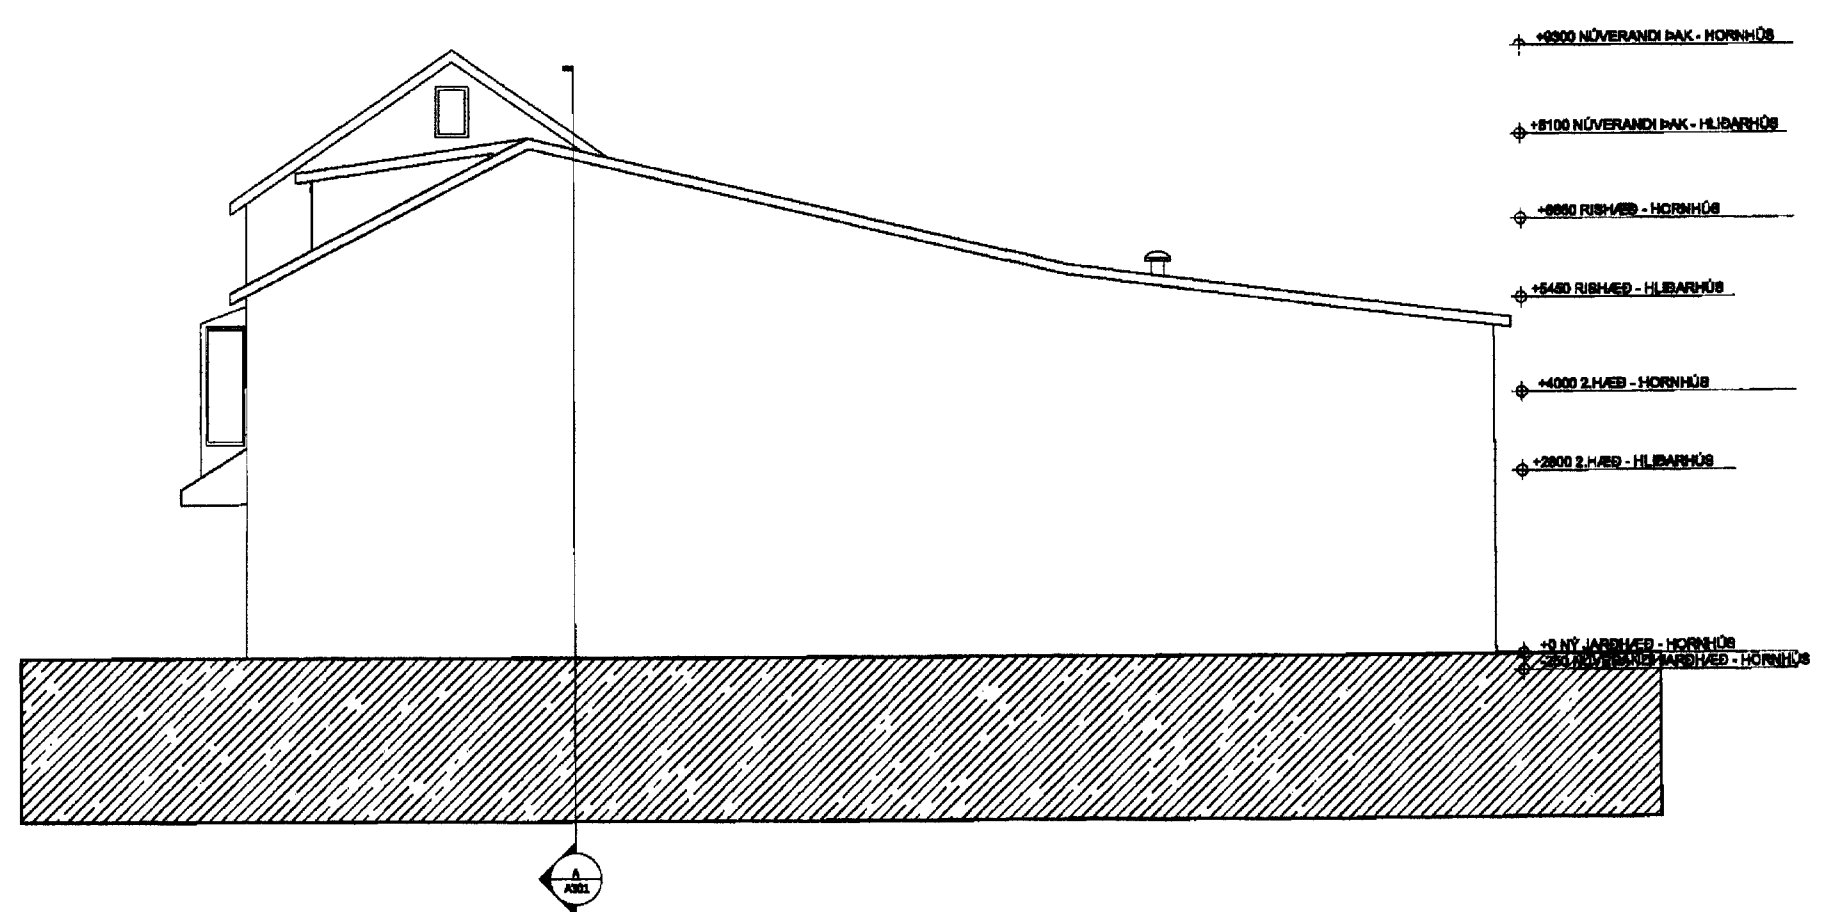

*Squid In 37*

1 **ÁSÝND SUÐURLHIÐ**  
Scale: 1:100 @ A3

<b>SHIFT AS</b>		ADDRESS/ARCHITECTURE/NO 70 ST. MARKS AVE. BROOKLYN, NY, 11216, USA +1 949 427 4088
(B) 2014.02.28		
ASKA GUESTHOUSE BÁRUGATA 11 VESTMANNAEYJAR		
Drawn by	AS	
Designed by	AS	
Date	2013.12.01	
Scale	1:100 @ A3	
ÁSÝND SUÐURLHIÐAR		
<i>[Signature]</i>		
A-202.00		